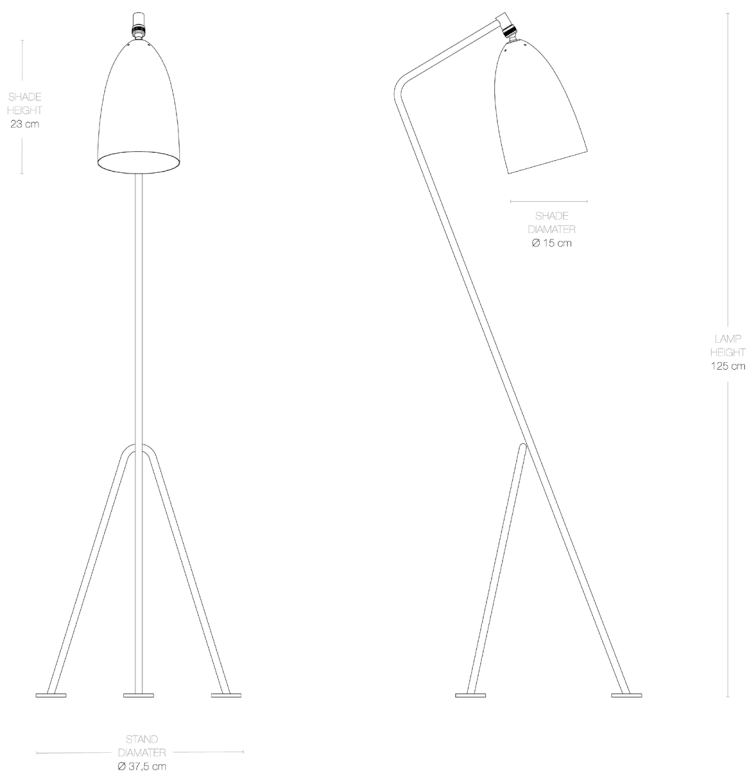

Gräshoppa Floor Lamp, EU

Designed by Greta M. Grossman - 1947

ITEM NUMBER	Gräshoppa Floor Lamp (Shade: Black Semi Matt)	10012179
	Gräshoppa Floor Lamp (Shade: Oyester White Semi Matt)	10012174
	Gräshoppa Floor Lamp (Shade: Dusty Blue Semi Matt)	10012176
	Gräshoppa Floor Lamp (Anthracite Grey Semi Matt)	10012177
	Gräshoppa Floor Lamp (Shade: Vintage Red Semi Matt)	10012182
	Gräshoppa Floor Lamp (Shade: Black Glossy)	10110872
	Gräshoppa Floor Lamp (Shade: Albaster White Glossy)	10110871
	Gräshoppa Floor Lamp (Shade: Andorra Red Semi Matt)	10012175
	Gräshoppa Floor Lamp (Shade: Warm Grey Semi Matt)	10012180
	Gräshoppa Floor Lamp (Shade: Olive Brown)	10078714

DESCRIPTION

Greta M. Grossman designed the iconic Gräshoppa Table Lamp in 1947 and with its sophisticated yet playful design, it is still as relevant today. The distinctive, elongated conical shade is beautifully combined with a tubular brass stand, a great example of Grossman's whimsical design language, that is both organic and modern. The Gräshoppa Table Lamp brings not only a perfect, functional addition to the desk but can also be used as a sophisticated light object in any room.

CORD SHAPE

Oval

CORD COLOR

Black Textile

MATERIALS

Powder coated steel (shade and stand), Solid brass (swivel)

Dimensions

LAMP HEIGHT

125 cm

SHADE DIAMETER

Ø 15 cm

SHADE HEIGHT

23 cm

STAND DIAMETER

Ø 37,5 cm

CORD LENGTH